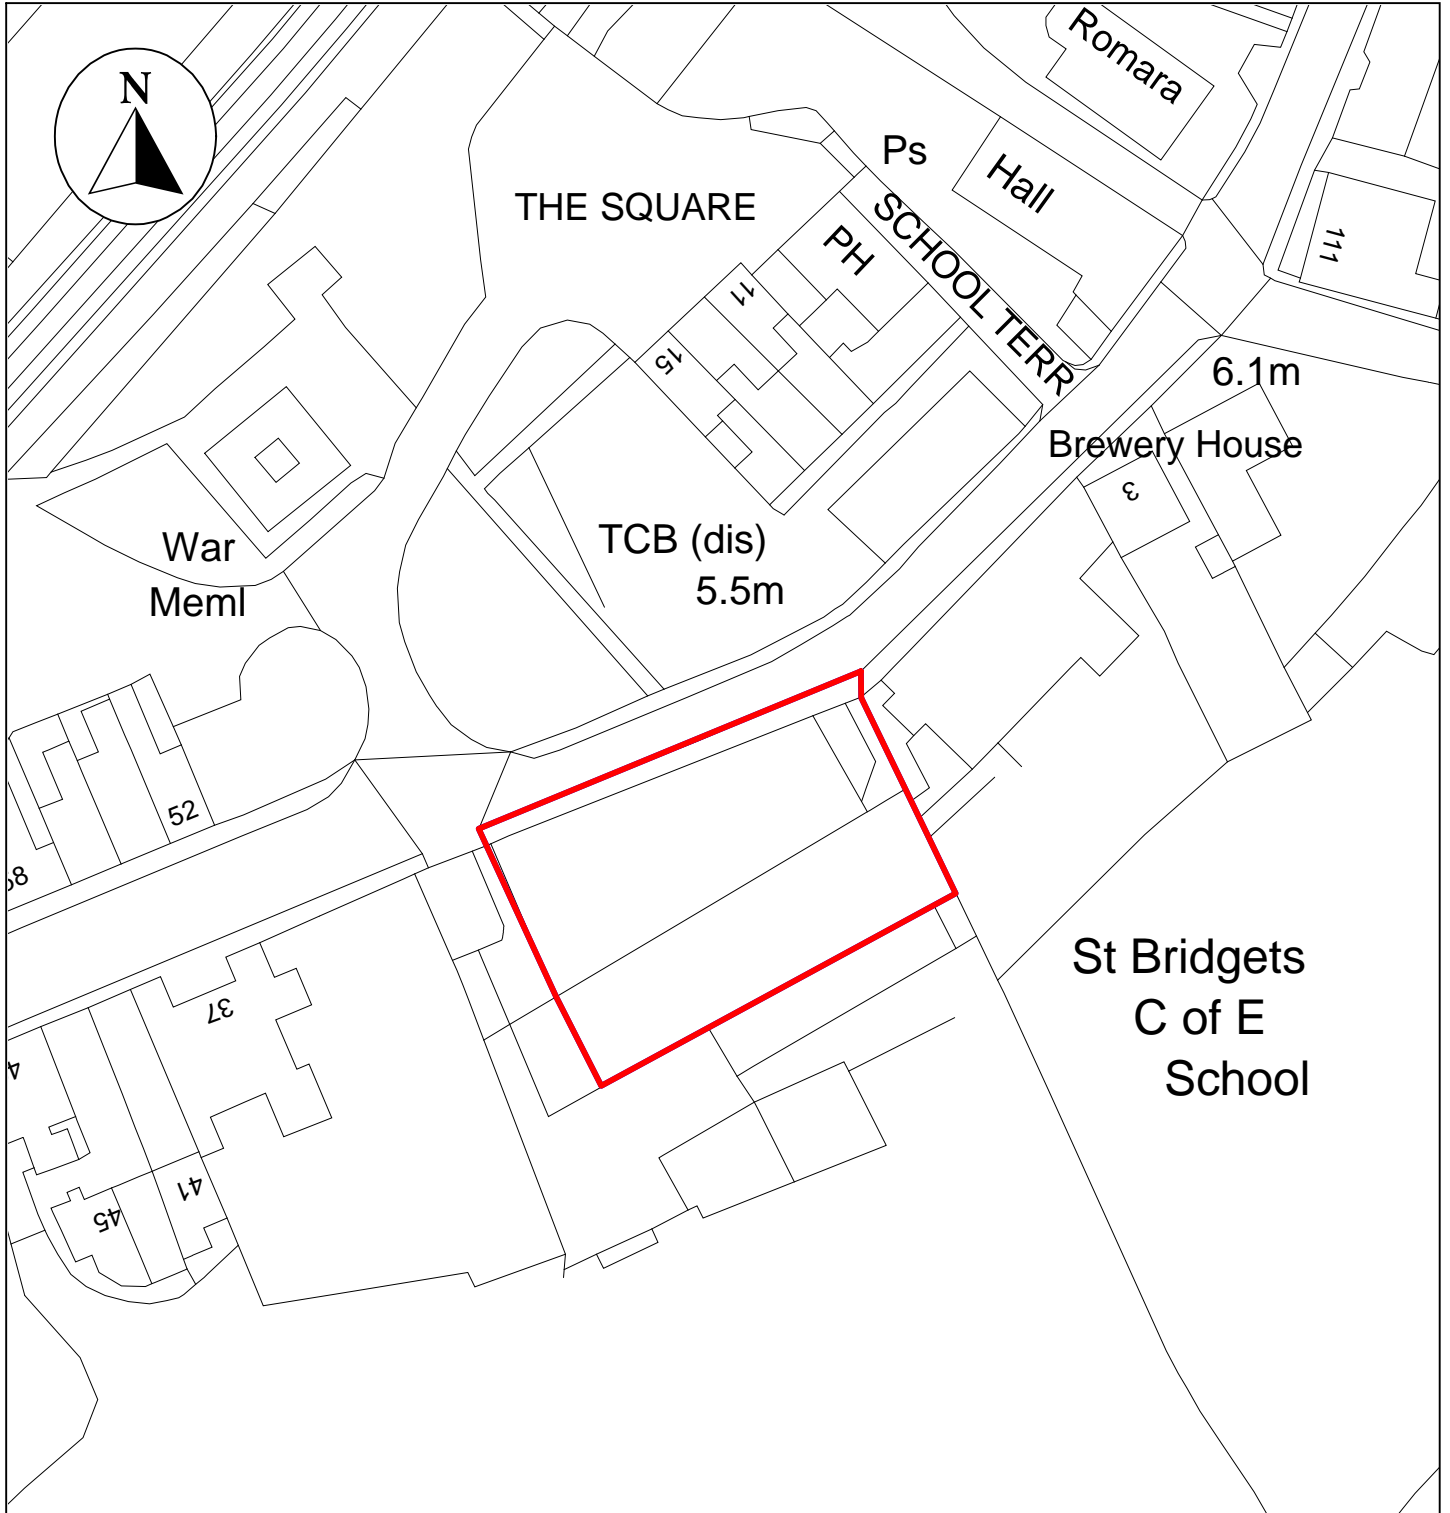

Public Space Protection Order Cumberland Council 2024

ANTI-SOCIAL BEHAVIOUR CRIME AND
POLICING ACT 2014

Play Area, Main Street, Parton, Whitehaven, CA28 6NZ

Neighbourhoods
Education and Enforcement
Allerdale House
Workington
CA14 3YJ

Scale: 1 : 750
Date: February 2024

©crown copyright database rights 2024
ordnance survey AC0000861732